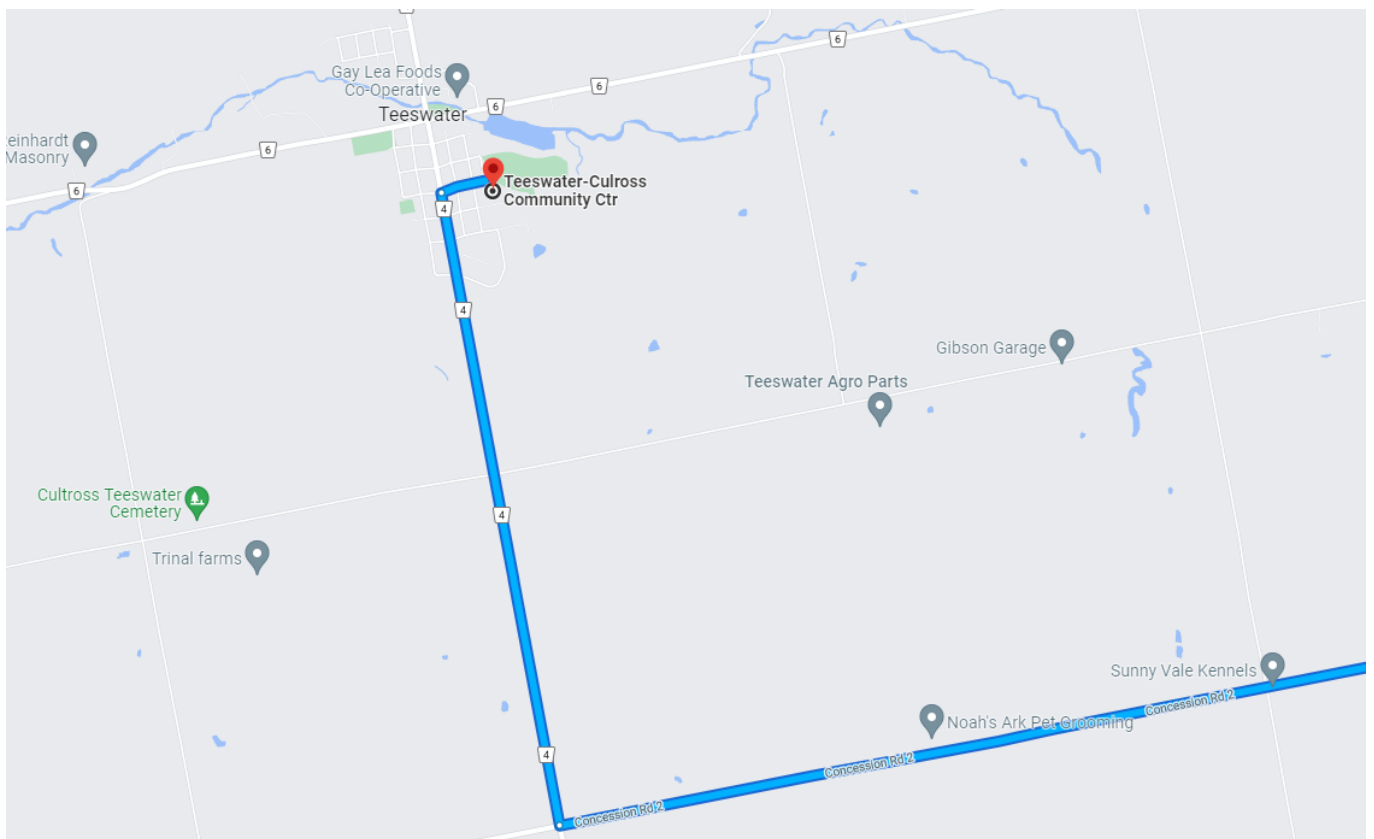

Cant find Picture of Hall Yet

Zone 3 Annual Meeting

Teeswater Community Centre

19 Marcy St,

Teeswater, ON N0G-2S0

519-392-6902

Take Wellington County Rd 109 ON-9 (turns into hwy9)

Turn Left on Huron Bruce Road.

Turn Right on Bruce Rd. 28

Turn Left on Concession Rd. 2

Turn Right on London Rd - Hwy 4

Turn Right on Marcy St E. Arrived - Teeswater- Culross Community Centre

Call Sandra if you can't find the hall:

Sandra Alton – 519-502-4852