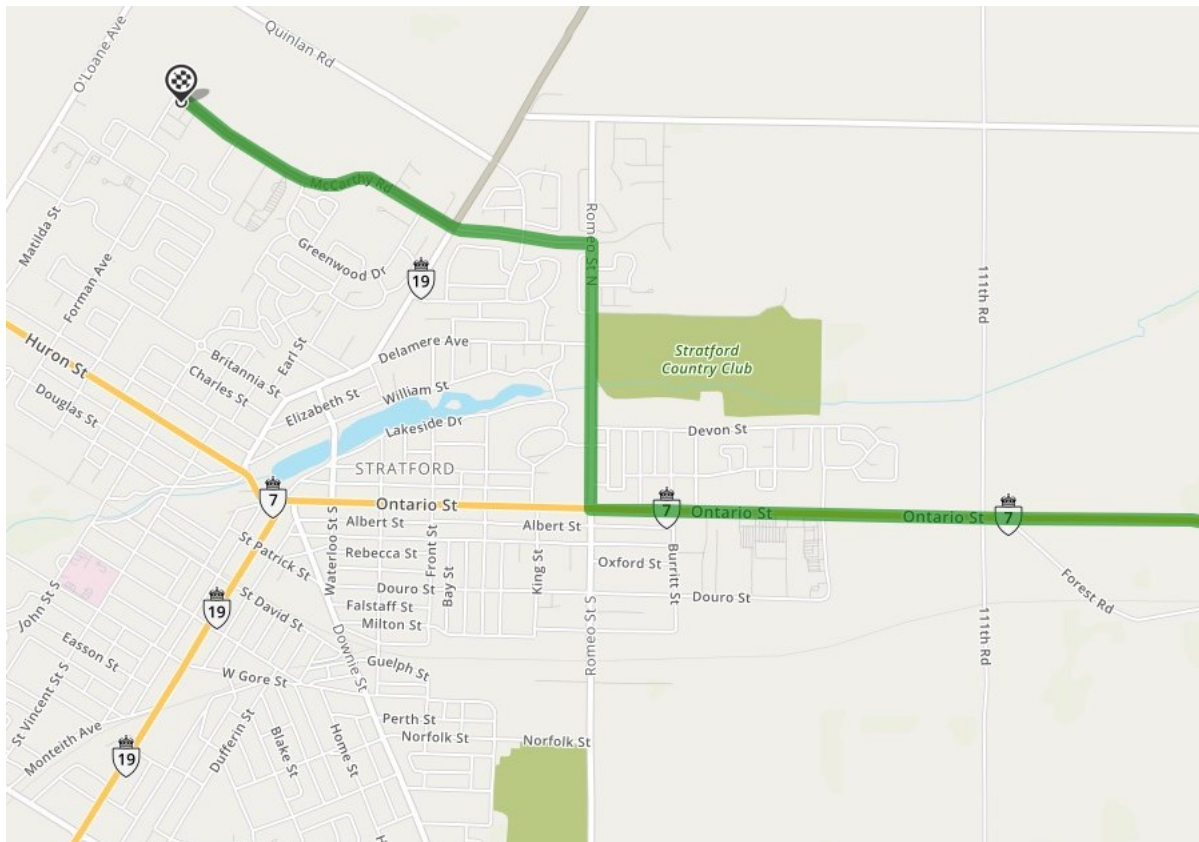

Zone 1 Annual Meeting

Stratford Rotary Complex

353 McCarthy Rd, Stratford, ON N5A 7S7

519-271-0250

From Toronto Head West on 401

Take exit 278 for ON-8 towards Kitchener/Waterloo

Take the ON-8 W/ON-7 W exit towards Stratford

Turn left on 37 Line

Turn Left onto Mornington St

Turn Right onto McCarthy Rd

Call or Sandra if you can't find the hall:

Sandra Alton – 519-502-4852